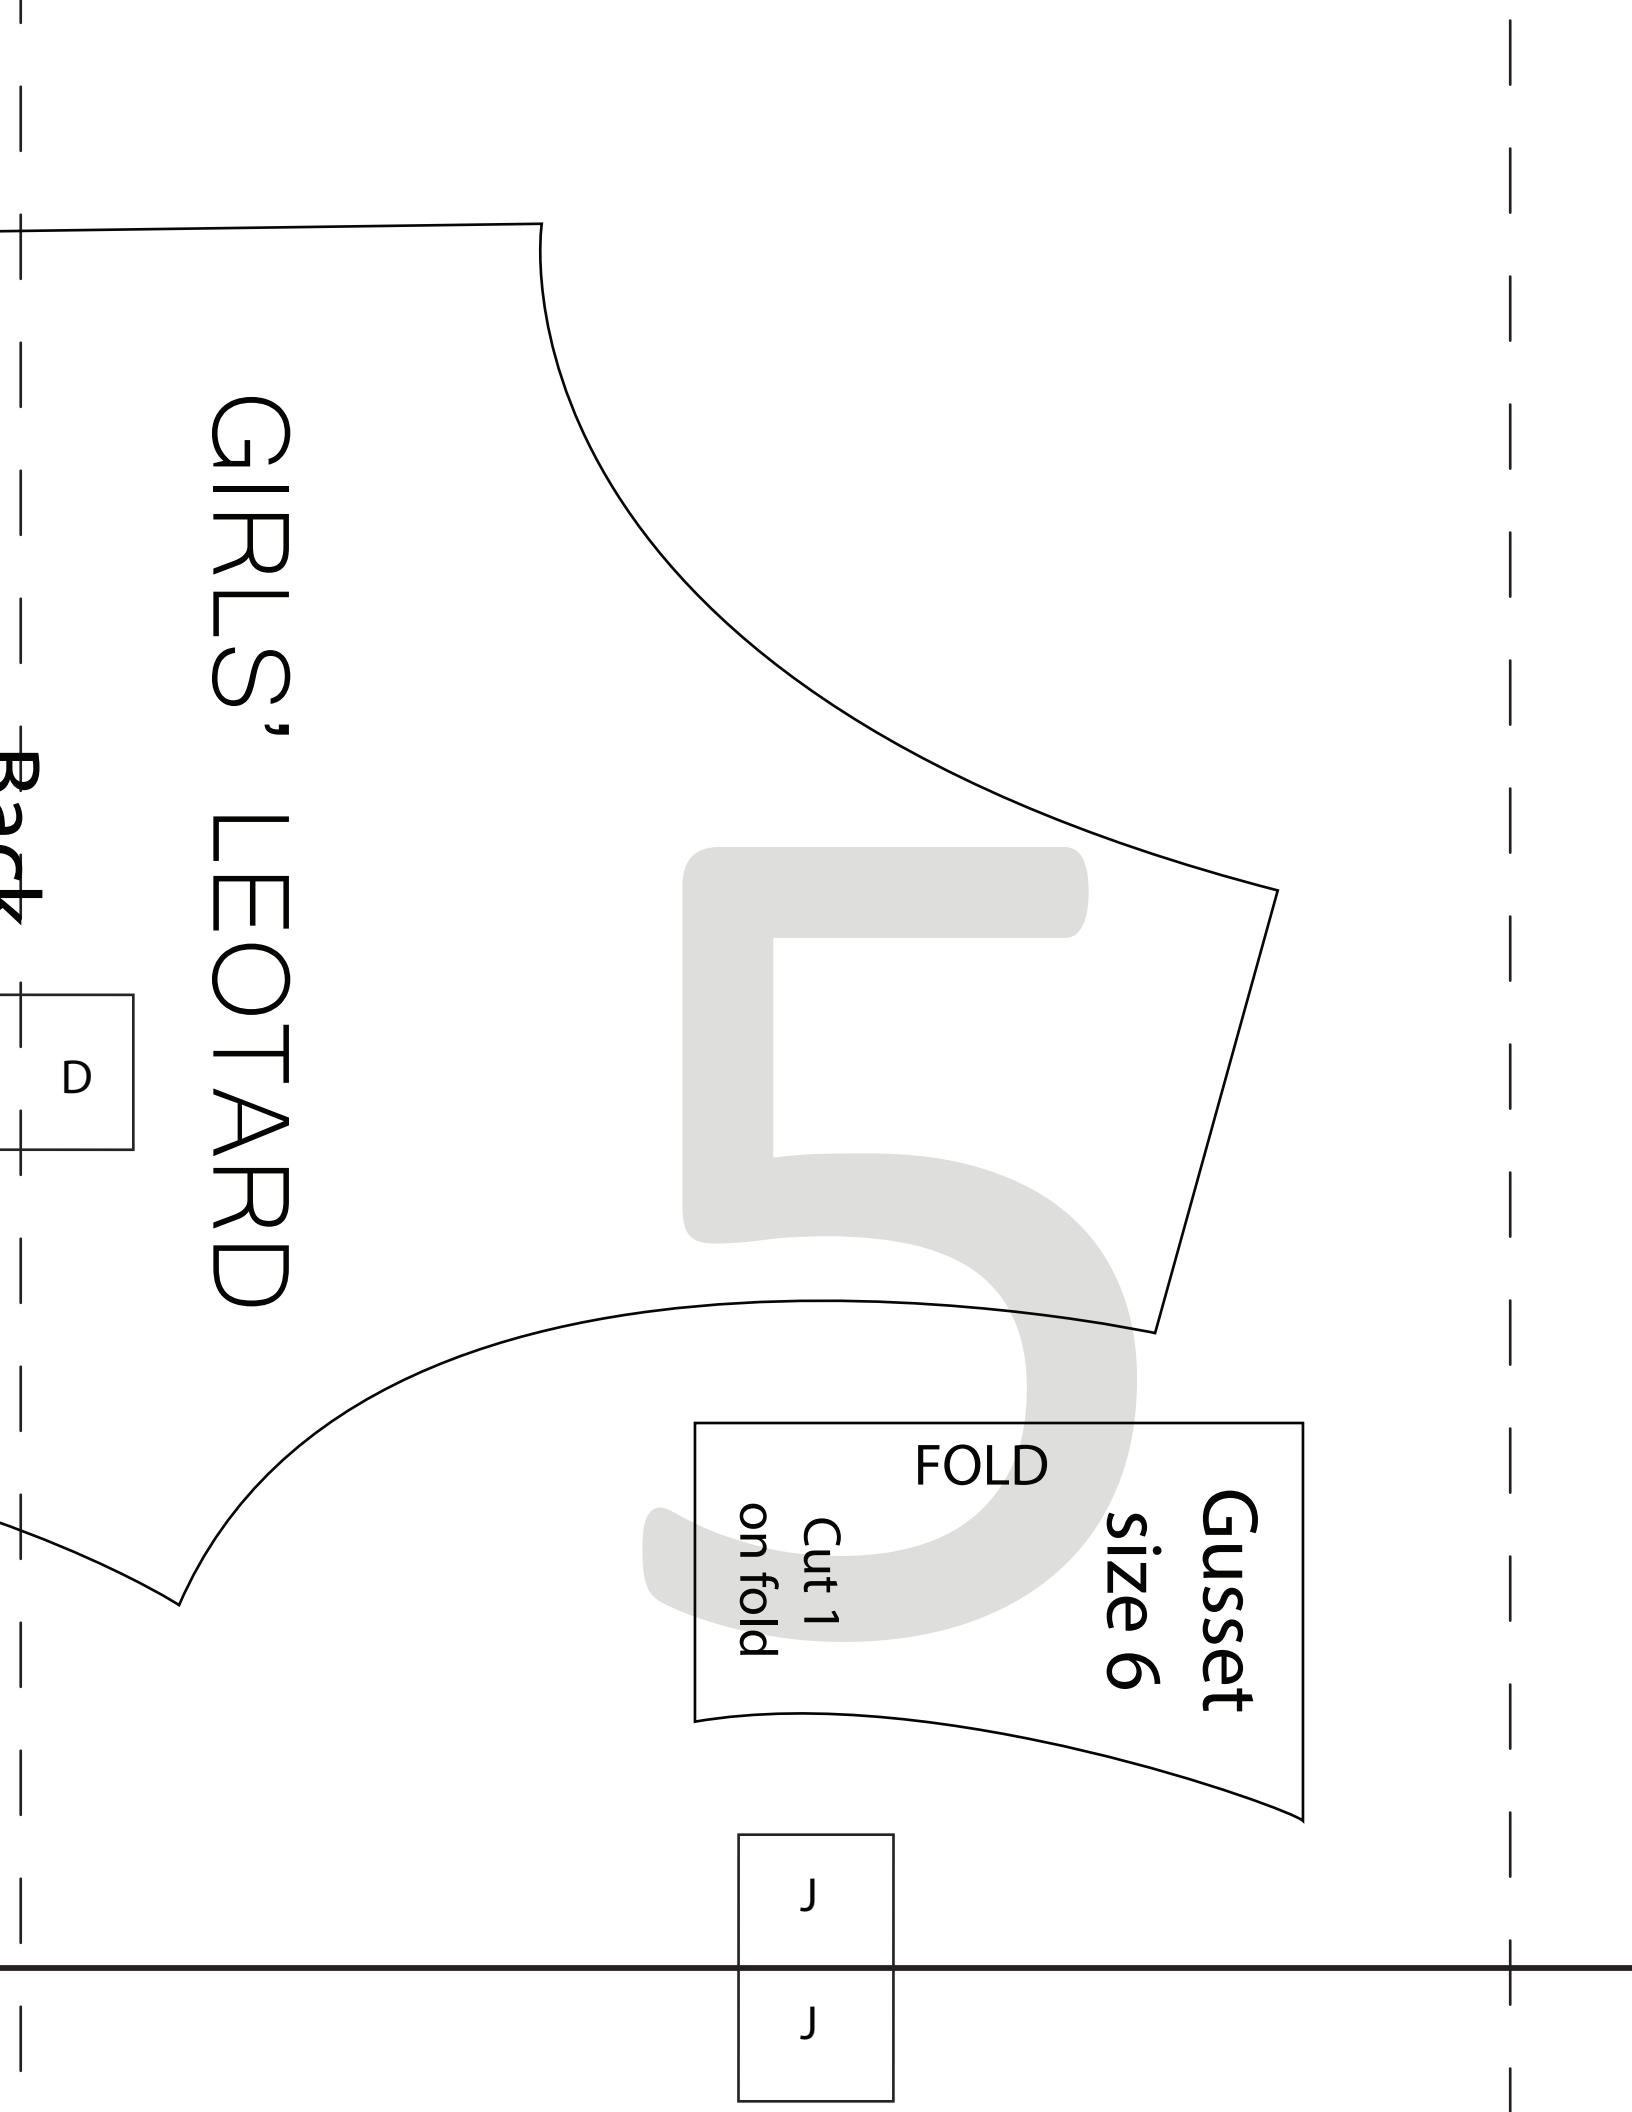

GIRLS' LEOTARD

Front
size 6

F F

A A 2 cm

A 2 cm

Cut 1 on fold

FOLD

bonnieandblithe.com

B | B

G | G

B

C C

H
H

Back
size 6

Cut 1 on fold

FOLD

bonnieandblithe.com

GIRLS' LEOTARD

Gusset
size 6

FOLD

Cut 1
on fold

Back