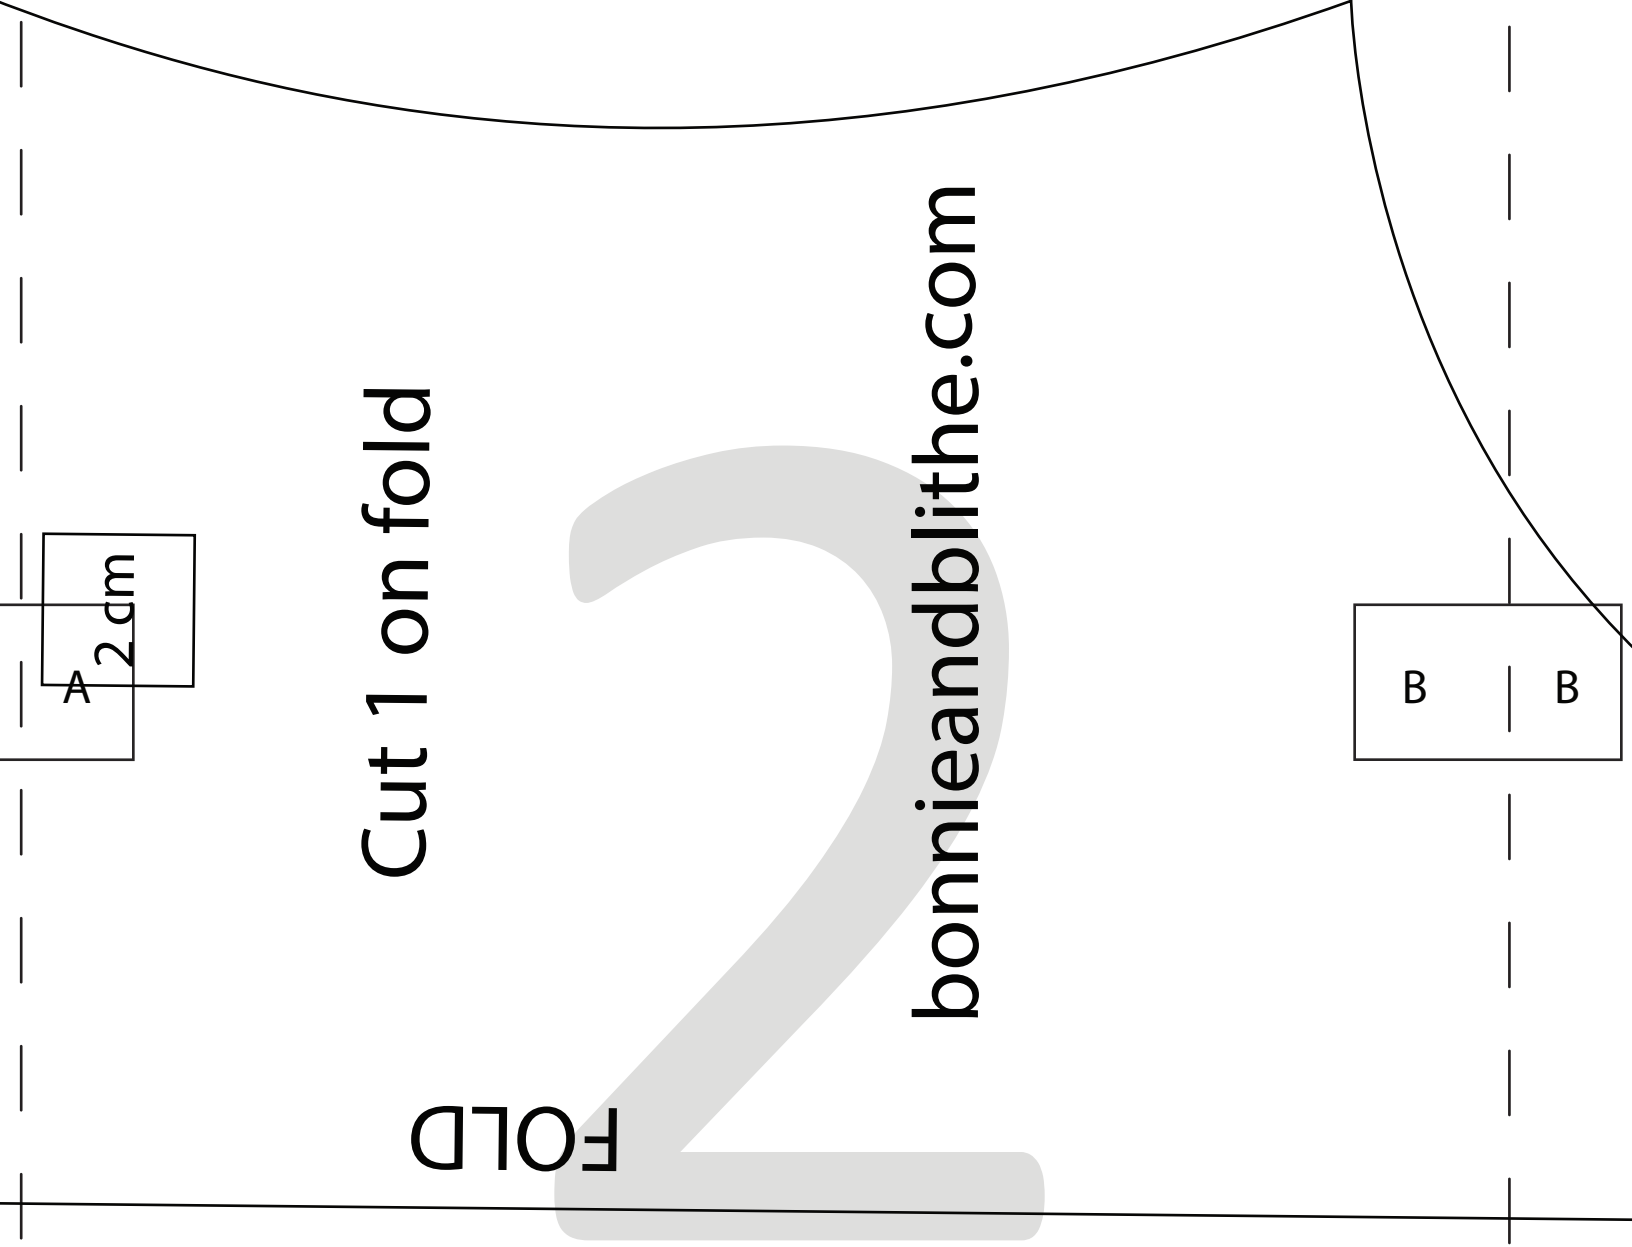

GIRLS' LEOTARD

Front
size 6

F F

A A 2 cm

A 2 cm

Cut 1 on fold

FOLD

bonnieandblithe.com

B | B

G | G

B

C C

H
H

Back
size 6

Cut 1 on fold

FOLD

bonnieandblithe.com

GIRLS' LEOTARD

Gusset
size 6

FOLD

Cut 1
on fold

Back